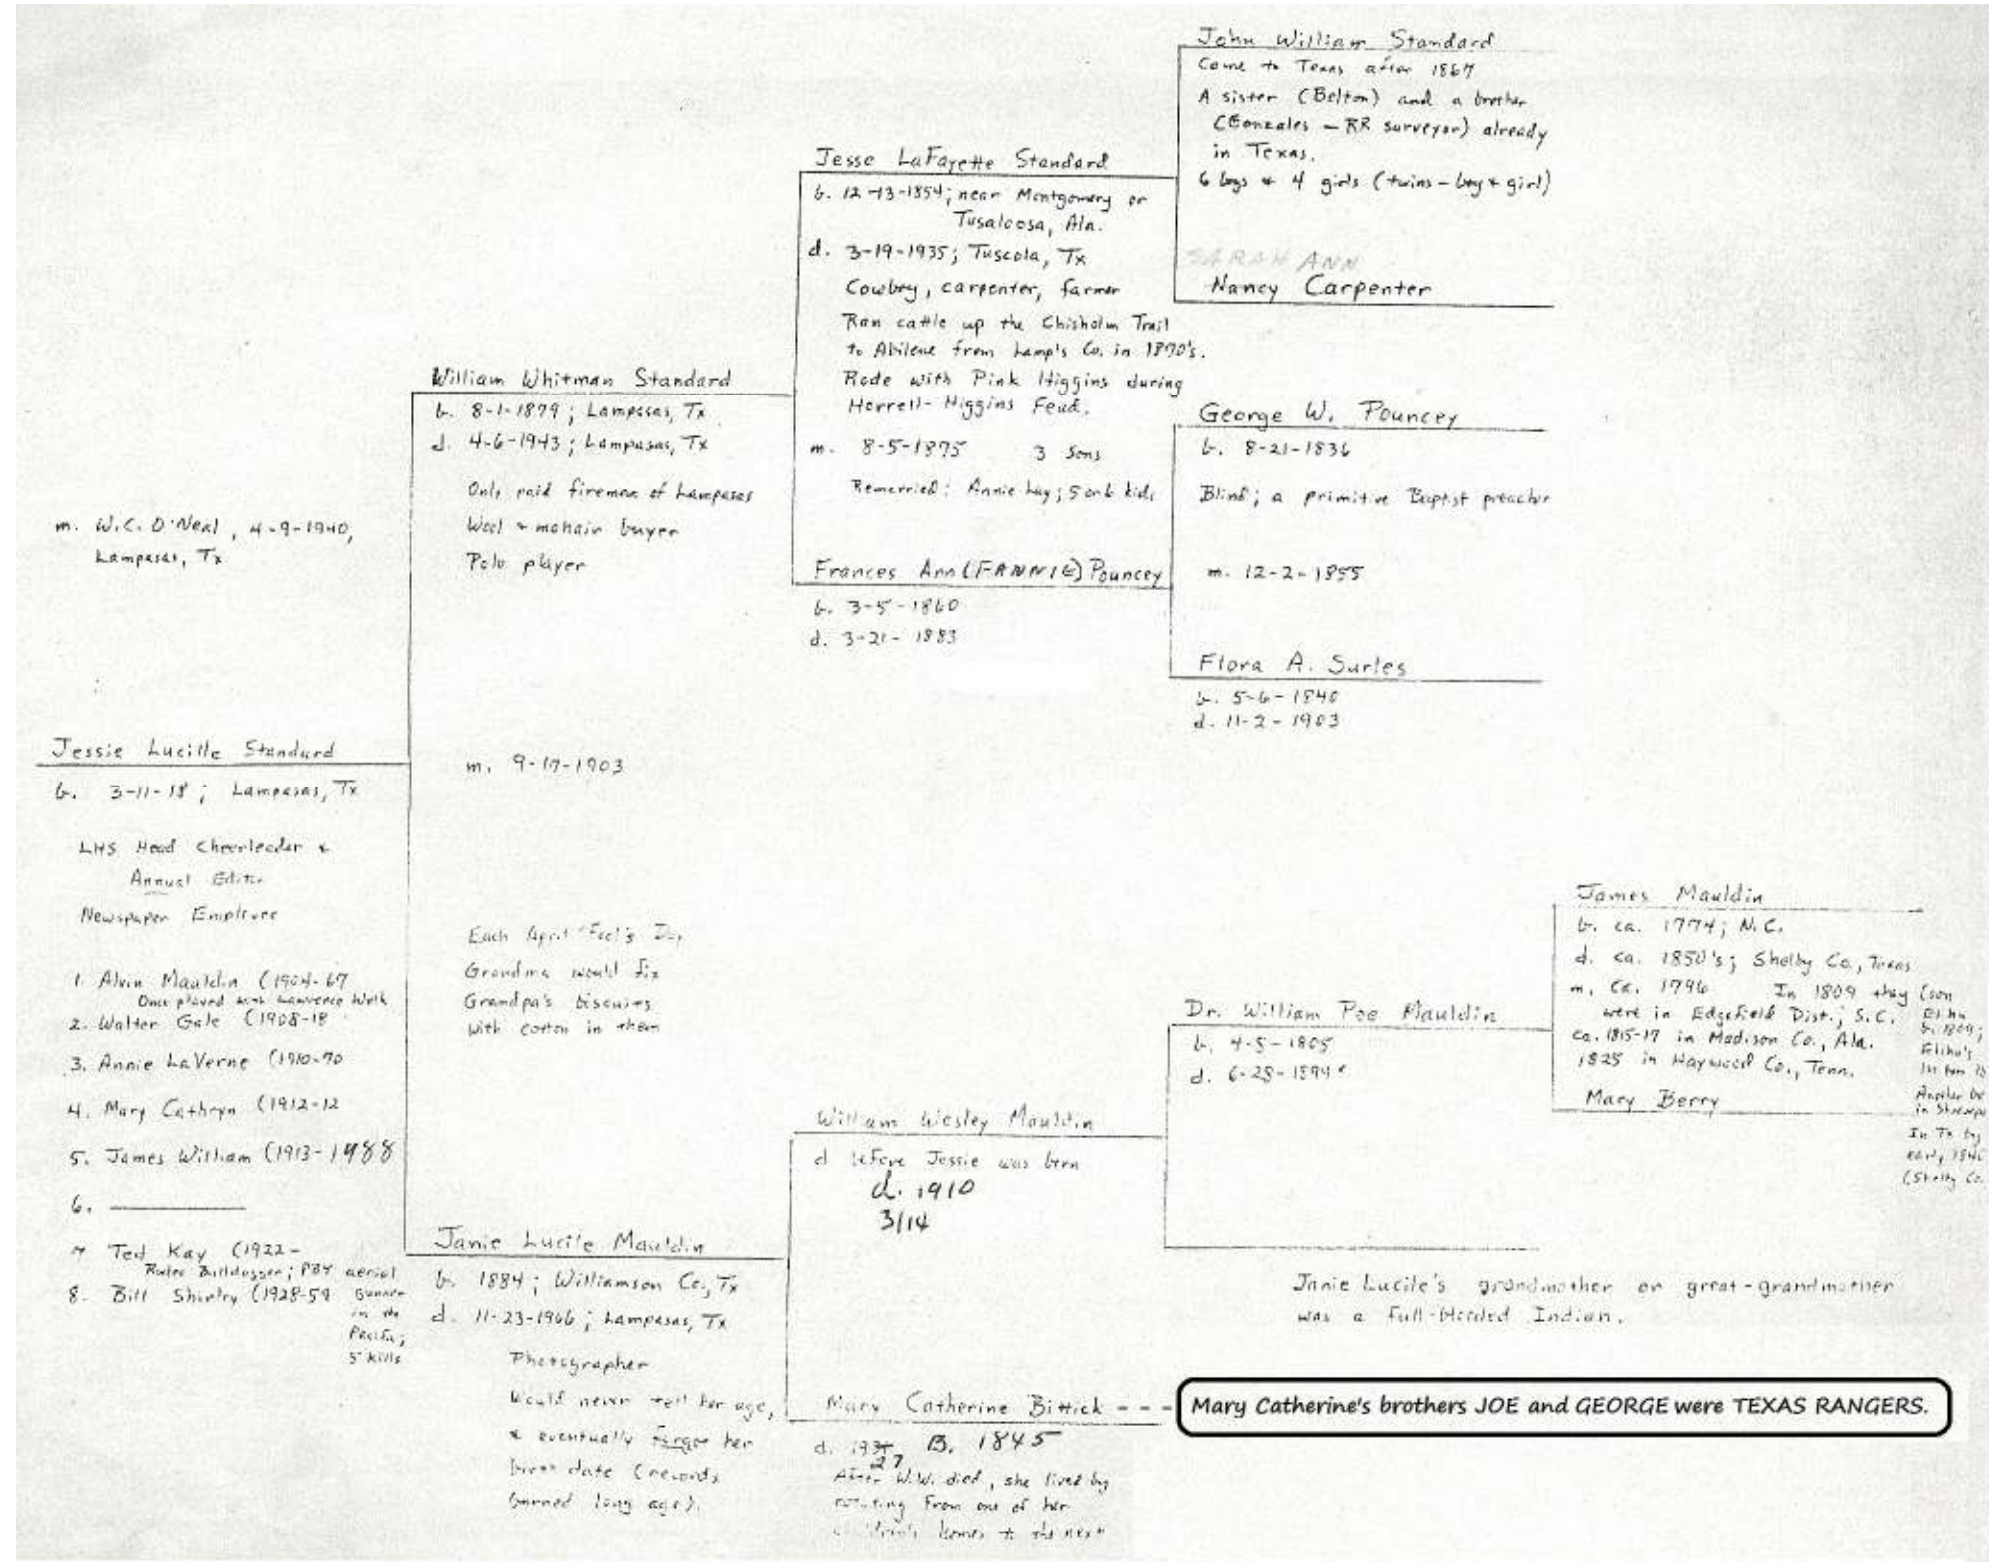

Standard Family Tree